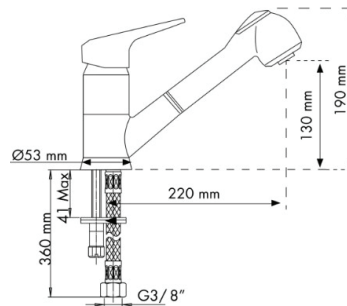

Slavina granitna, Mis 67 sa 3 cevi

- MIS67NPAV avena
- MIS67NPSA sahara
- MIS67NPPW polar white
- MIS67NPTI MQ titanium
- MIS67NPBL MQ black