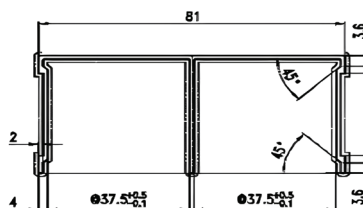

PLAKARSKI SISTEMI

Šina donja

S10D2EK	10mm	2m
S10D3EK	10mm	3m
S10D4EK	10mm	4m
S10D5.8EK	10mm	5,8m

Šina gornja

S10G2EK	10mm	2m
S10G3EK	10mm	3m
S10G4EK	10mm	4m
S10G58EK	10mm	5,8m