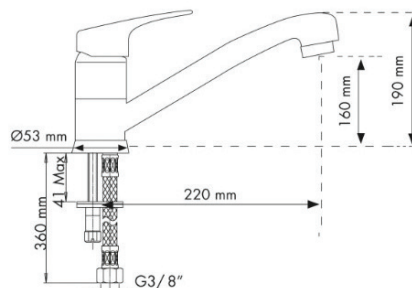

Slavina granitna, Mis 66, sa 3 cevi

- MIS66NPAV avena
- MIS66NPSA sahara
- MIS66NPPW polar white
- MIS66NPTI MQ titanium
- MIS66NPBL MQ black