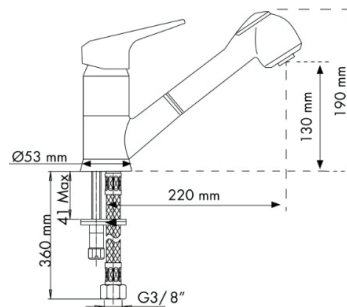

Slavina granitna, Mis 67 sa 2 cevi

- MIS67AV avena
- MIS67SA sahara
- MIS67PW polar white
- MIS67TI MQ titanium
- MIS67BL MQ black