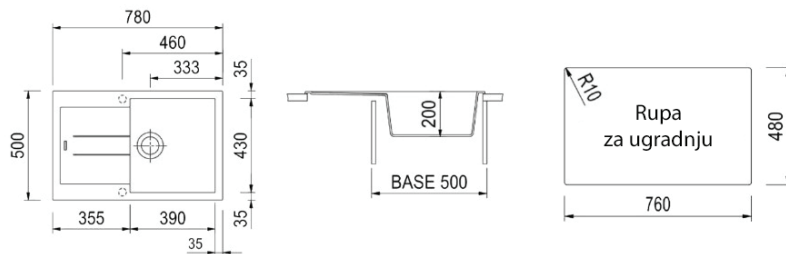

AM7810AV	200mm	ø90	avena
AM7810SA	200mm	ø90	sahara
AM7810PW	200mm	ø90	polar white
AM7810TI	200mm	ø90	MQ titanium
AM7810BL	200mm	ø90	MQ black
AM7810MBL	200mm	ø90	crna mat