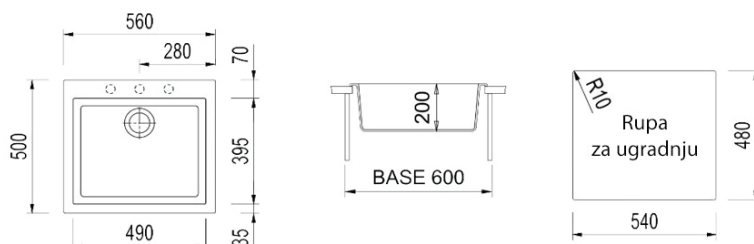

ON5610AV	200mm	ø90	avena
ON5610SA	200mm	ø90	sahara
ON5610PW	200mm	ø90	polar white
ON5610TI	200mm	ø90	MQ titanium
ON5610BL	200mm	ø90	MQ black
ON5610MBL	200mm	ø90	crna mat