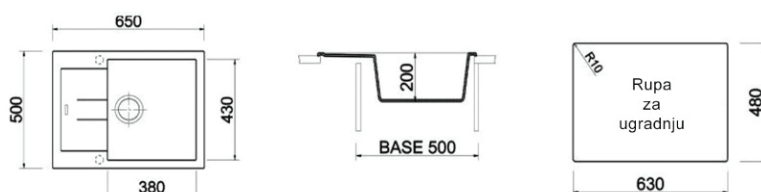

AM6510AV	200mm	ø90	avena
AM6510SA	200mm	ø90	sahara
AM6510PW	200mm	ø90	polar white
AM6510TI	200mm	ø90	MQ titanium
AM6510BL	200mm	ø90	MQ black
AM6510MBL	200mm	ø90	crna mat