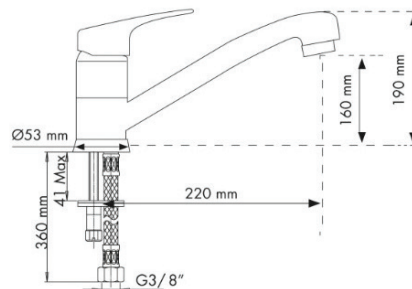

SUDOPERE I ASPIRATORI

Slavina granitna, Mis 66, sa 2 cevi

- MIS66AV avena
- MIS66SA sahara
- MIS66PW polar white
- MIS66TI MQ titanium
- MIS66BL MQ black