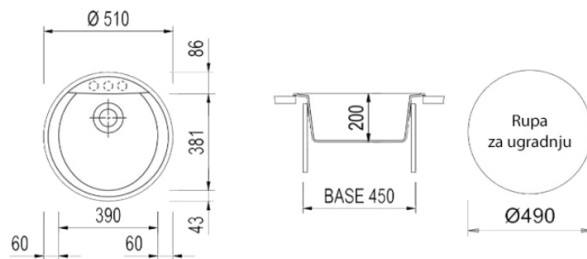

NK05110AV	200mm	ø90	avena
NK05110SA	200mm	ø90	sahara
NK05110PW	200mm	ø90	polar white
NK05110TI	200mm	ø90	MQ titanium
NK05110BL	200mm	ø90	MQ black
NK05110MBL	200mm	ø90	crna mat